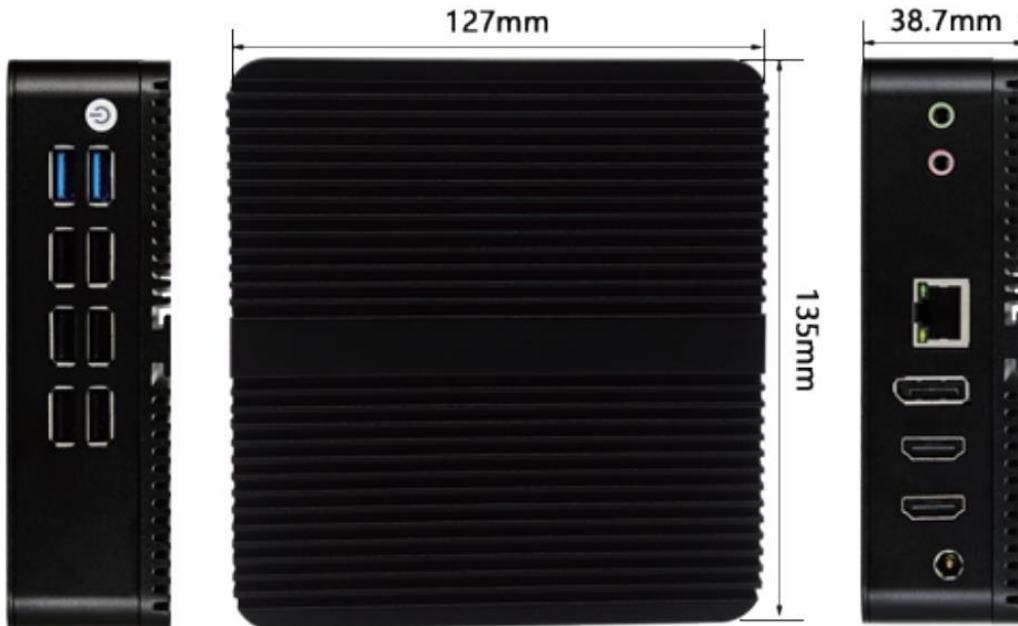

Photos (Version B)