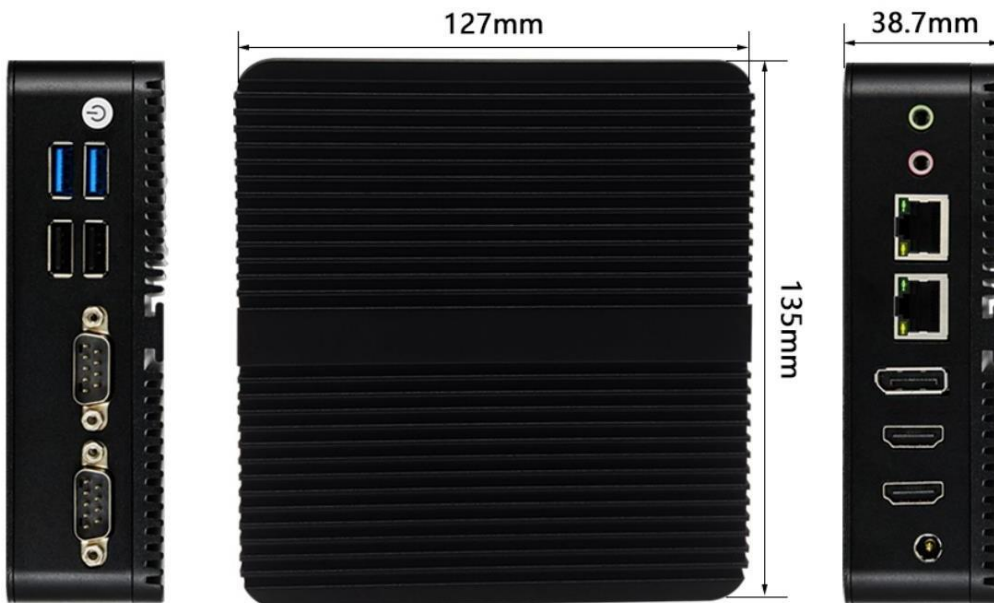

Photos(Version A)