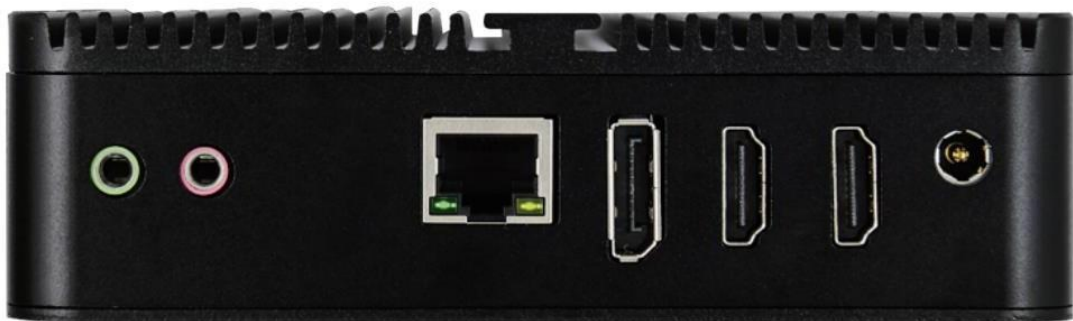

## Model: DJP-W660

<b>Specification:</b>	
CPU	Onboard Intel Celeron J6412
TDP	10W
Motherboard	120 x 120mm customized size
BOIS	American Megatrends Inc
Chipset	Elkhart Lake
Memory	1* SO-DIMM DDR4 Slot Support 4GB/8GB DDR4-2133, LPDDR3-1866, DDR3L-1600
OS	Windows 10/Linux/WES10
PXE	YES
Audio	Intel High Definition Audio Controller
Network	1 x Realtek 811H Gigabit Ethernet Controller 10/100Mbps/1000Mbps BaseT LAN
Video	Intel® UHD Graphics
<b>Input/output port</b>	
Switch	1 x Power On/Off Switch
Power	1 x 12V DC In
USB	<b>Version A:</b> 2 x USB2.0, 2 x USB3.0, 2 x DB9 COM <b>Version B:</b> 6 x USB2.0, 2 x USB3.0
Display	1 x DP 1.2 , 2 x HD
LAN	<b>Version A:</b> 2 x RJ45 Giga LAN <b>Version B:</b> 1 x RJ45 Giga LAN
Audio	1 x MIC, 1 x SPK
<b>Storage</b>	
M.2	1 x M.2 slot for NVME 2280 SSD
MSATA	1 x M-SATA3.0 slot for MSATA SSD, support 6Gb/s

## Product Highlight

- ◆ Fanless system without cooling fan, no any noise, work as long as 24 hours.
- ◆ Low consumption TDP only 10W, save much energy and eco-friendly.
- ◆ Can be mounted back of monitor or wall by the optional VESA mount
- ◆ Support 2 x HD +DP 1.2 Three display output synchronously.
- ◆ Full Aluminum Alloy Black color shell, Exquisite production craft on outside design with high quality and stable performance, slim dimension