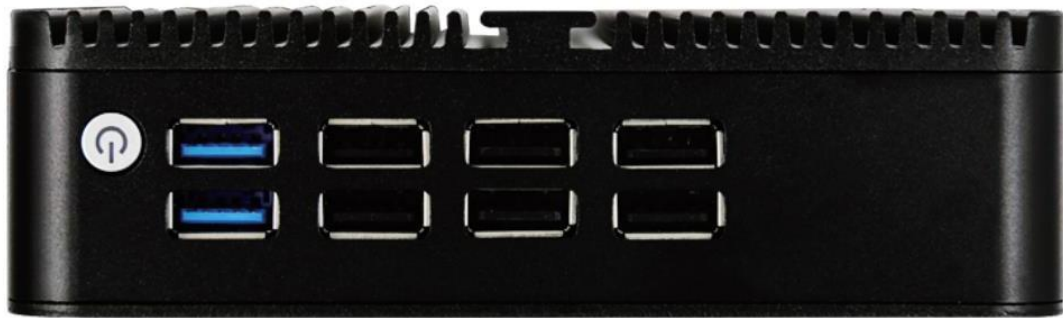

## Model: DJP-W660

<b>Specification:</b>	
CPU	Onboard Intel Celeron J6412
TDP	10W
Motherboard	120 x 120mm customized size
BOIS	American Megatrends Inc
Chipset	Elkhart Lake
Memory	1* SO-DIMM DDR4 Slot Support 4GB/8GB DDR4-2133, LPDDR3-1866, DDR3L-1600
OS	Windows 10/Linux/WES10
PXE	YES
Audio	Intel High Definition Audio Controller
Network	1 x Realtek 811H Gigabit Ethernet Controller 10/100Mbps/1000Mbps BaseT LAN
Video	Intel® UHD Graphics
<b>Input/output port</b>	
Switch	1 x Power On/Off Switch
Power	1 x 12V DC In
USB	<b>Version A:</b> 2 x USB2.0, 2 x USB3.0, 2 x DB9 COM <b>Version B:</b> 6 x USB2.0, 2 x USB3.0
Display	1 x DP 1.2 , 2 x HD
LAN	<b>Version A:</b> 2 x RJ45 Giga LAN <b>Version B:</b> 1 x RJ45 Giga LAN
Audio	1 x MIC, 1 x SPK
<b>Storage</b>	
M.2	1 x M.2 slot for NVME 2280 SSD
MSATA	1 x M-SATA3.0 slot for MSATA SSD, support 6Gb/s

## Product Highlight

- ◆ Fanless system without cooling fan, no any noise, work as long as 24 hours.
- ◆ Low consumption TDP only 10W, save much energy and eco-friendly.
- ◆ Can be mounted back of monitor or wall by the optional VESA mount
- ◆ Support 2 x HD +DP 1.2 Three display output synchronously.
- ◆ Full Aluminum Alloy Black color shell, Exquisite production craft on outside design with high quality and stable performance, slim dimension