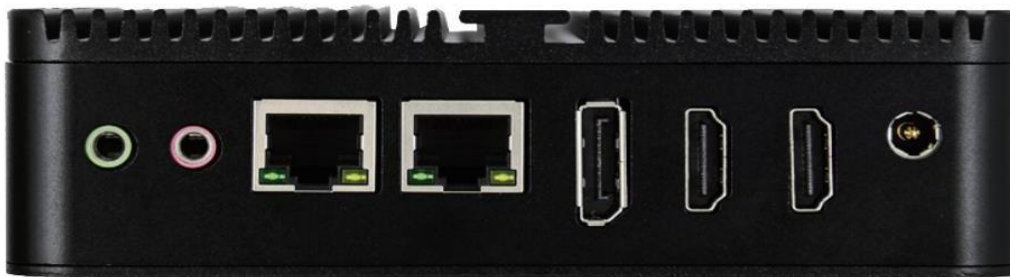

Photos(Version A)