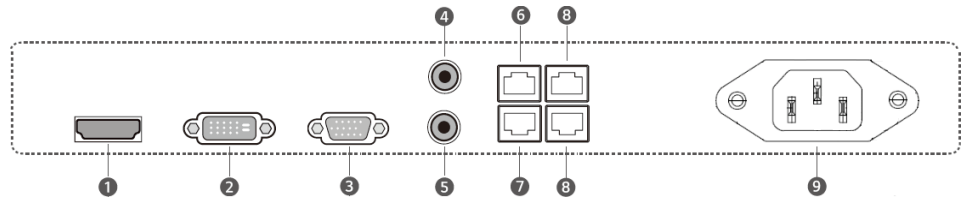

Connectivity

1. HD IN
2. DVI-D
3. VGA
4. CVBS OUT
5. CVBS IN
6. ISP/IR
7. RS232 IN
8. RS232 OUT
9. AC Power IN

Learn More <https://www.digijupiter.com>

Contact Us Hsu@digijupiter.com